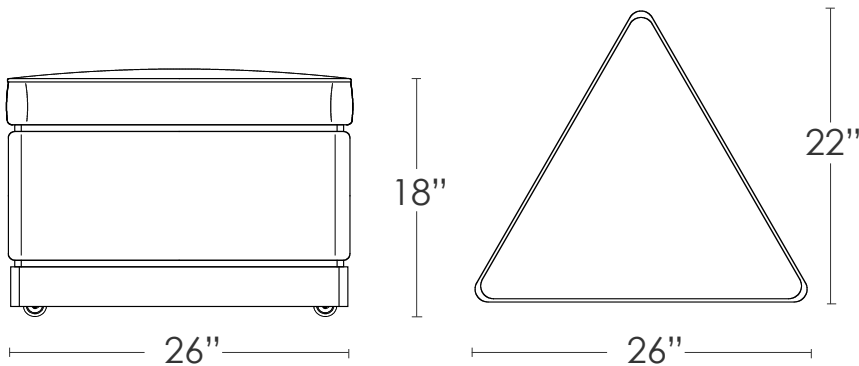

TT & VIV OTTOMAN

TT & VIV OTTOMAN

MATERIALS:

macassar ebony

zebra wood

- * fabric/contrast welting C.O.M. or C.O.L.
- * other materials available

The triangular Tt & Viv ottomans come with a fixed cushion; contrasting silver leaf inlays at the sides and an exotic wood base enclosing smooth gliding recessed casters.